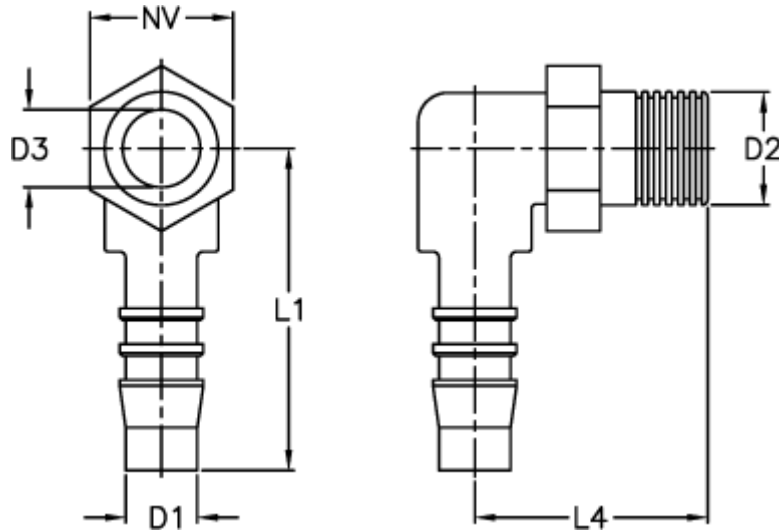

Article number: 027308920010

Description: Norma hose coupling WES 10 / 1/2 NPT

Measures

D1 = 10
D2 = NPT
D3 = 7.0
L1 = 38.0
L4 = 38.0
NV = 22